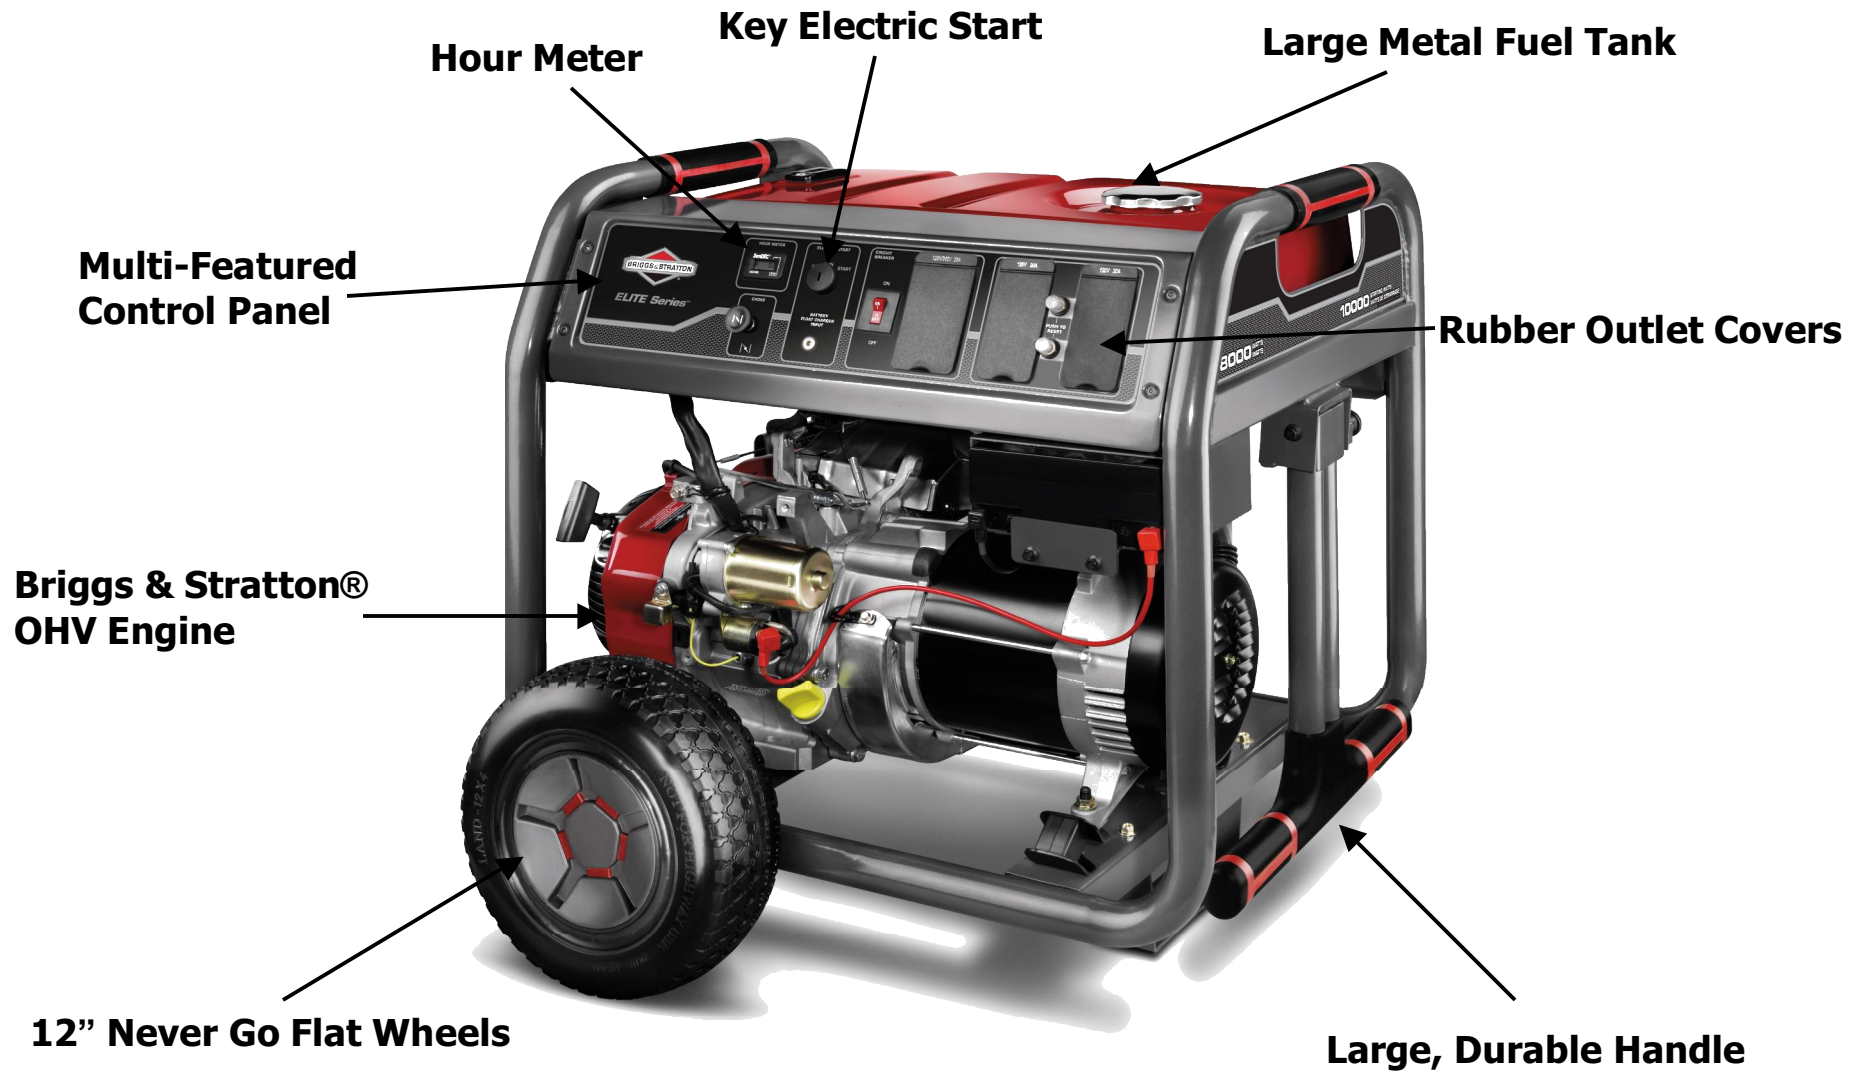

Key Features